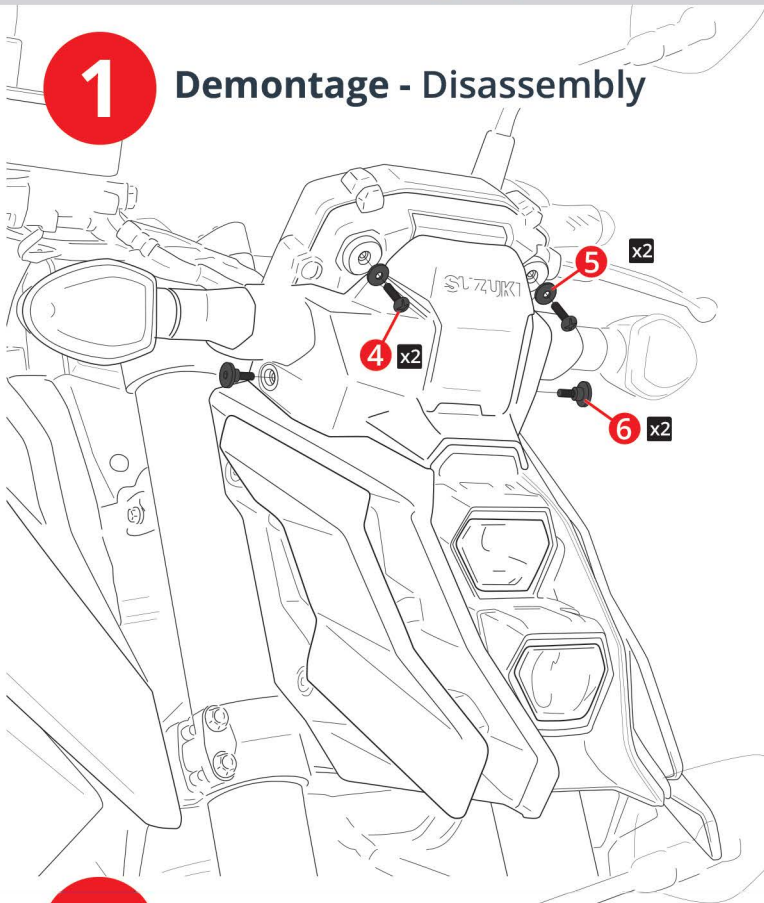

Montage Sport Scheibe - Sport screen instructions

6531315

1 Demontage - Disassembly